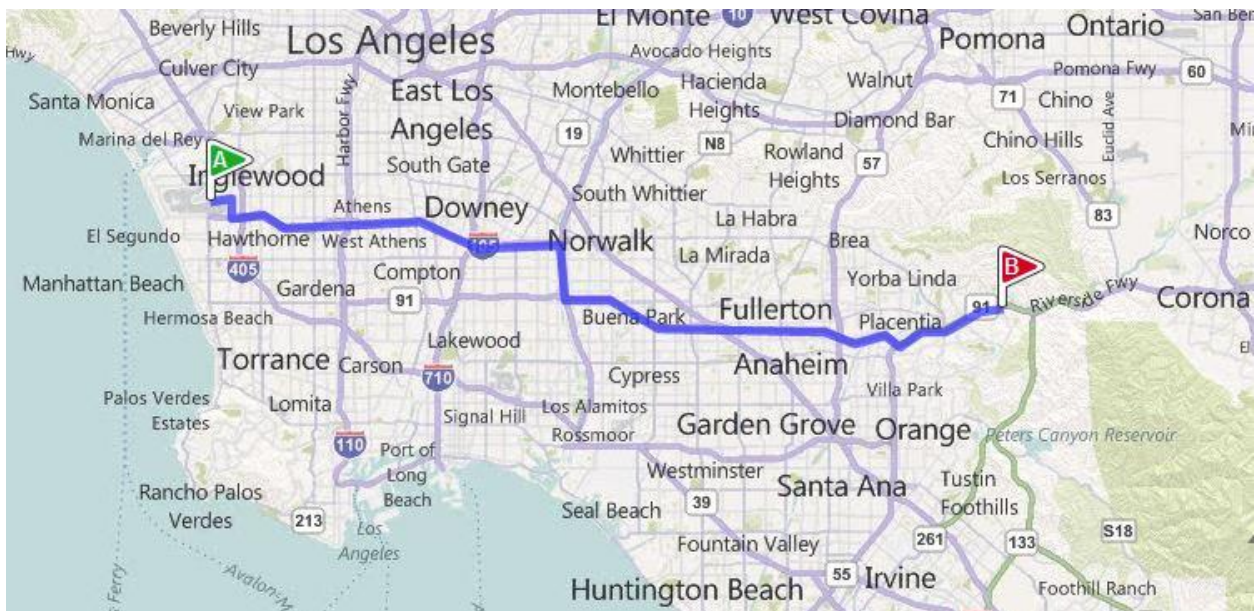

Directions to Parsec from Local Airports

Directions provided using Bing Maps updated 5/2011.

LAX – Los Angeles International Airport to Parsec

43.6 miles, 42 min

1. Depart ramp and follow signs for **W Century Blvd** – go 1.1 mi
2. Turn **right** onto **Aviation Blvd** – go 1.0 mi *SHELL on the corner*
3. Turn **left** onto **W Imperial Hwy** – go 0.2 mi
4. Take ramp **right** and follow signs for **I-105 East / Century Fwy / Glenn Anderson Fwy** – go 15.7 mi
5. Take ramp **right** and follow signs for **I-605 South / San Gabriel River Fwy** – go 2.7 mi
6. Take ramp **right** and follow signs for **SR-91 East / Artesia Fwy** – go 22.1 mi
7. At exit **39**, take ramp **right** for **Weir Canyon Rd** toward **Yorba Linda Blvd** – go 0.4 mi
8. Turn **right** onto **S Weir Canyon Rd** – go 0.1 mi
9. Turn **left** onto **E Santa Ana Canyon Rd** – go 0.2 mi
10. Turn **left** onto **N Riverview Dr** – go < 0.1 mi
11. Arrive at **180 N Riverview Dr, Anaheim, CA 92808-1241**