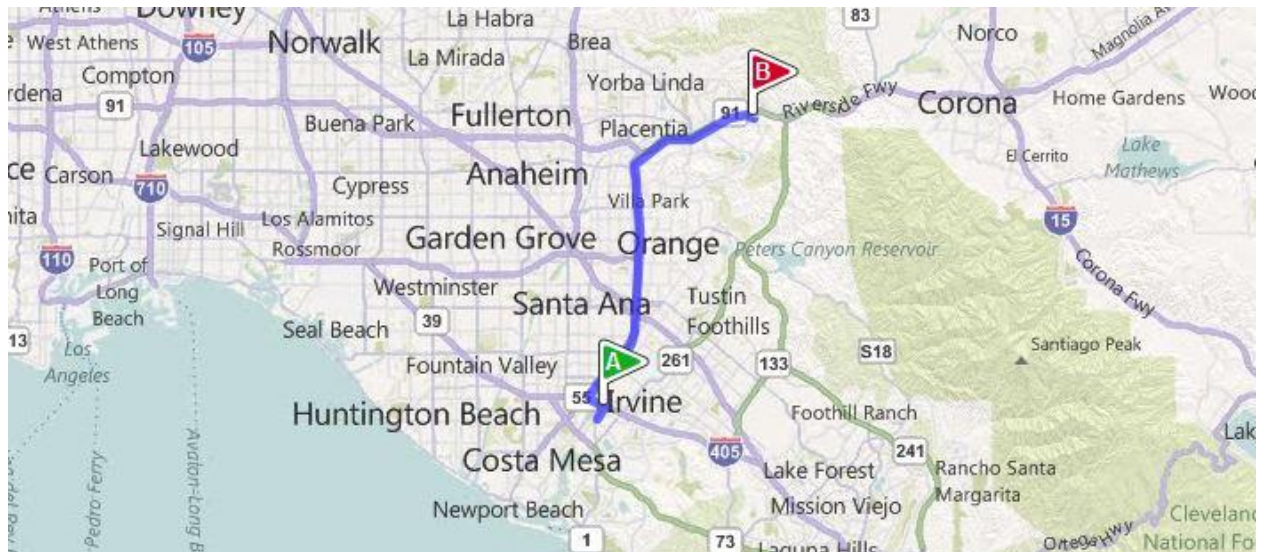

Directions to Parsec from Local Airports

Directions provided using Bing Maps updated 5/2011.

SNA – John Wayne Airport to Parsec

19.4 miles, 20 min

1. Depart from **Orange County Airport, CA** – go 0.5 mi
2. Keep **left** toward **Airport Way** – go 0.1 mi
3. Keep **straight** onto **Airport Way** – go < 0.1 mi
4. Keep **right** to stay on **Airport Way** – go 0.2 mi
5. Take ramp **right** for **SR-55 North / Costa Mesa Fwy** toward **Main Street Parking / Riverside / Anaheim** – go 12.7 mi
6. Take ramp for **SR-91 East / Riverside Fwy** toward **Riverside** – go 5.0 mi
7. At exit **39**, take ramp right for **Weir Canyon Rd** toward **Yorba Linda Blvd** – go 0.4 mi
8. Turn **right** onto **S Weir Canyon Rd** – go 0.1 mi
9. Turn **left** onto **E Santa Ana Canyon Rd** – go 0.2 mi
10. Turn **left** onto **N Riverview Dr** – go < 0.1 mi
11. Arrive at **180 N Riverview Dr, Anaheim, CA 92808-1241**